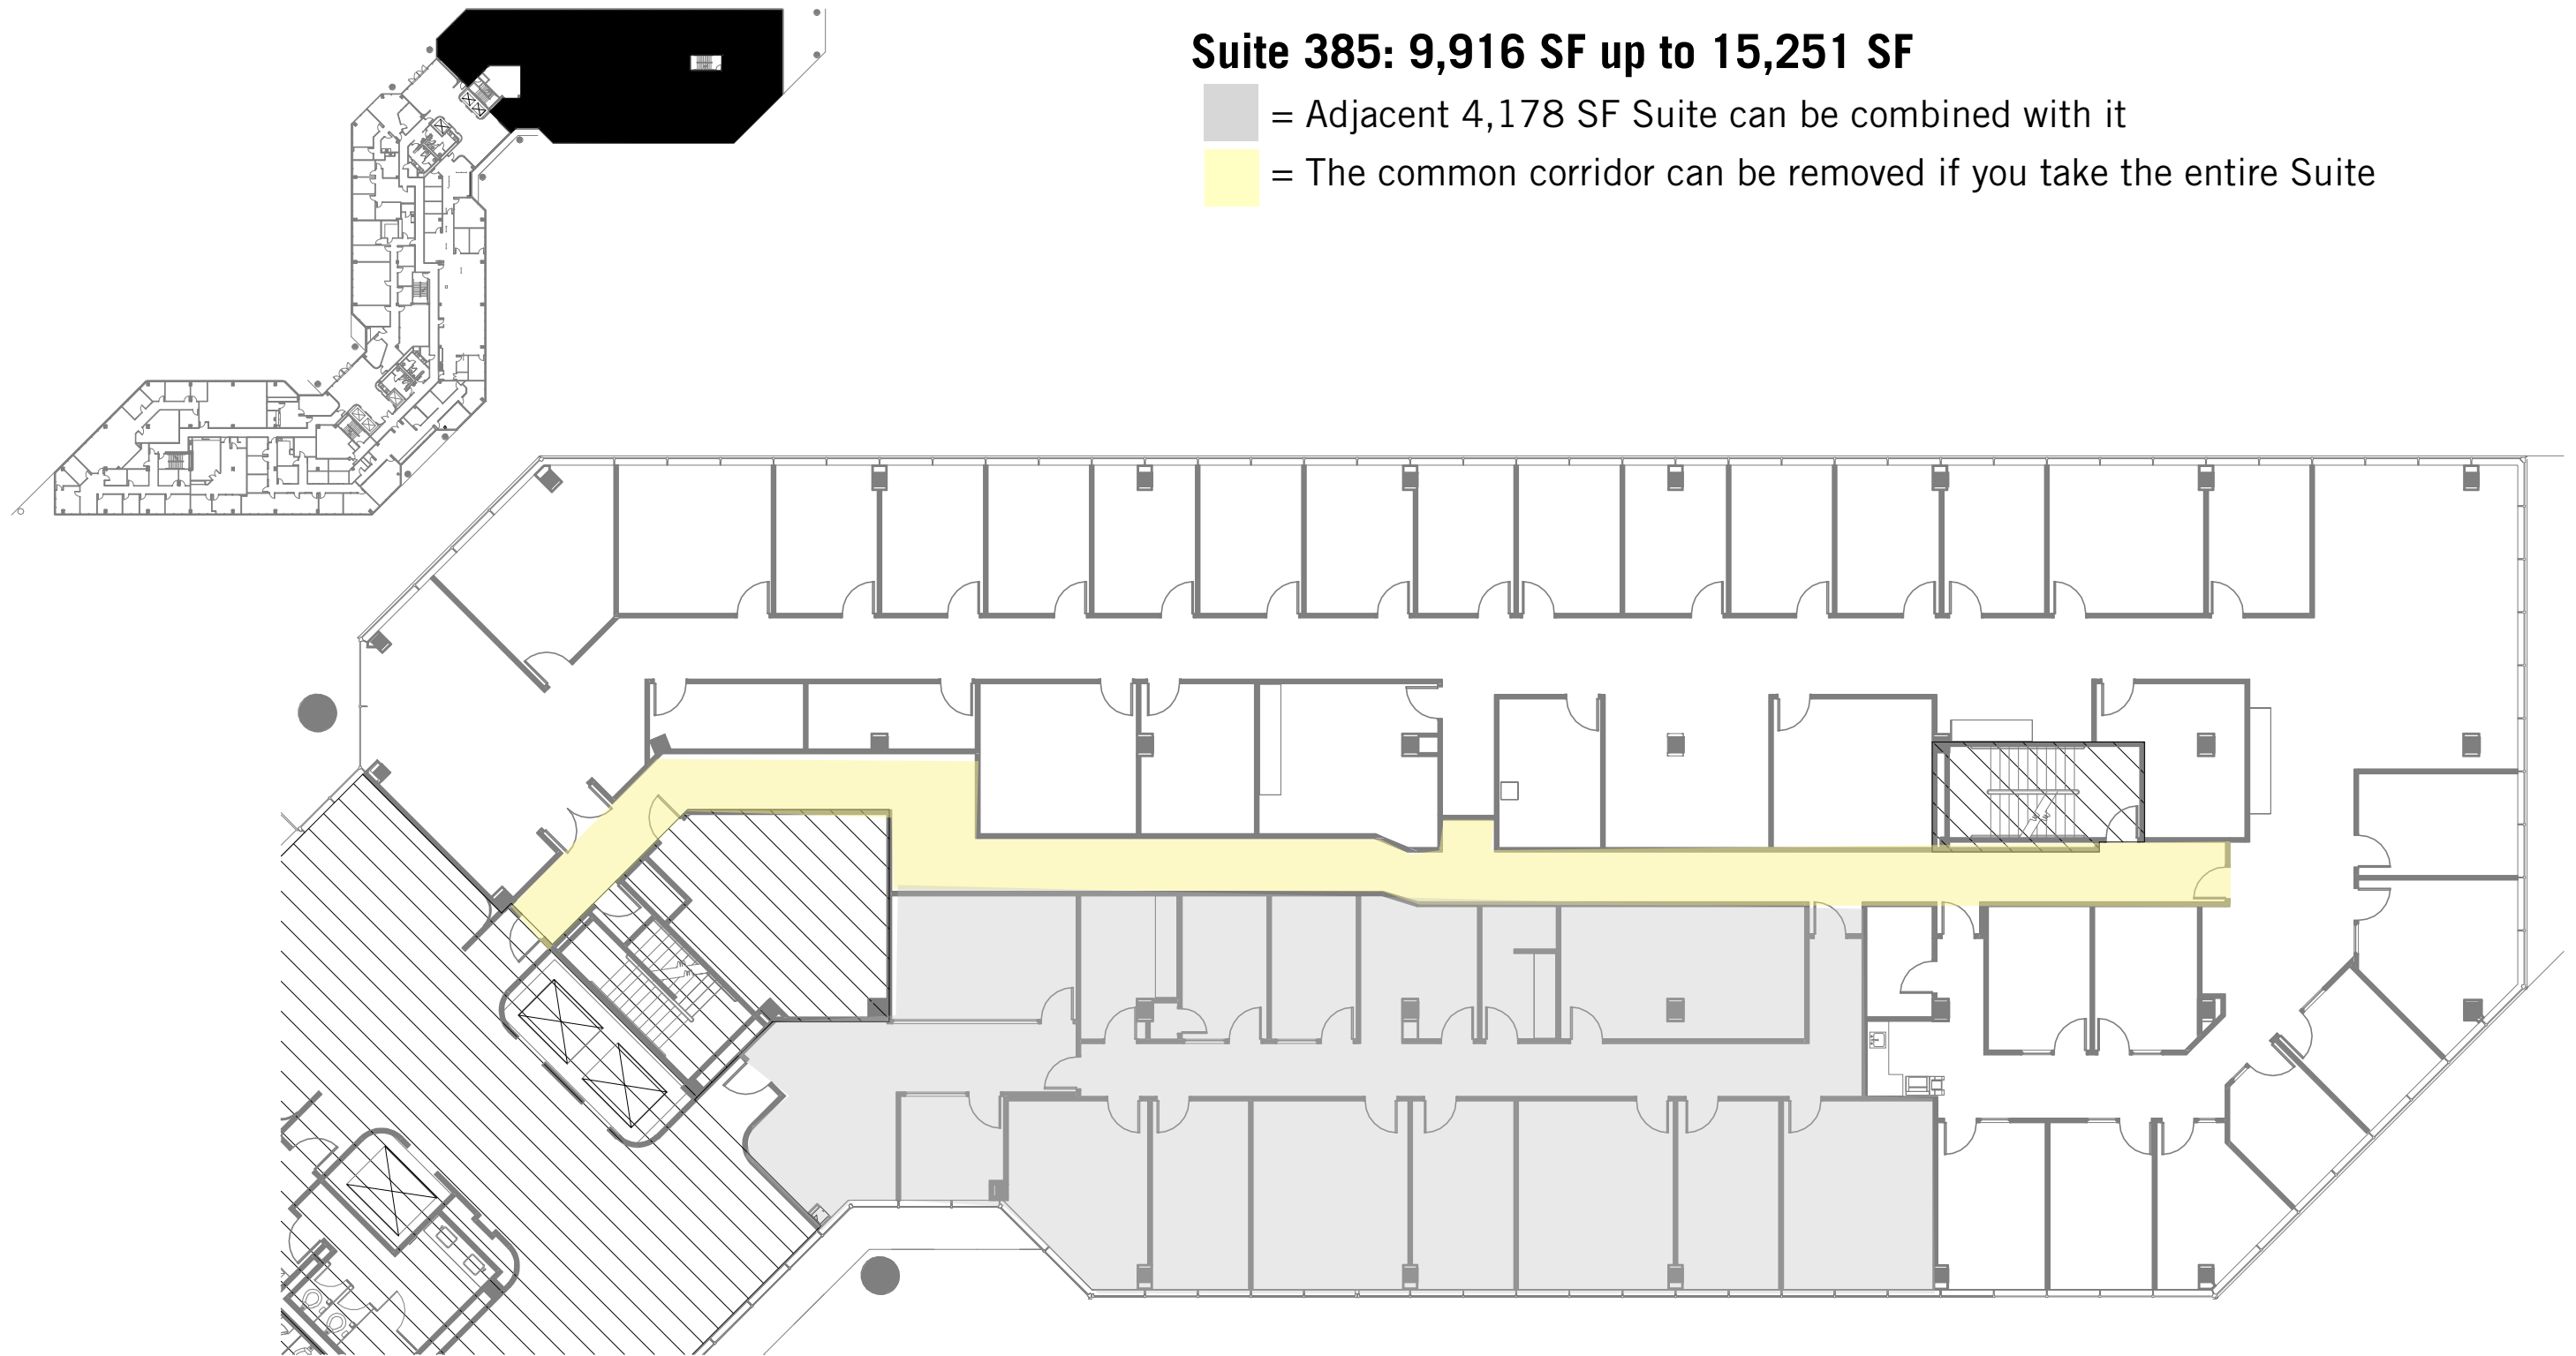

Suite 100/150: 4,996 SF up to 13,237 SF

Suite 385: 9,916 SF up to 15,251 SF

■ = Adjacent 4,178 SF Suite can be combined with it

■ = The common corridor can be removed if you take the entire Suite

Suite 405/410: 2,529 up to 9,057 SF