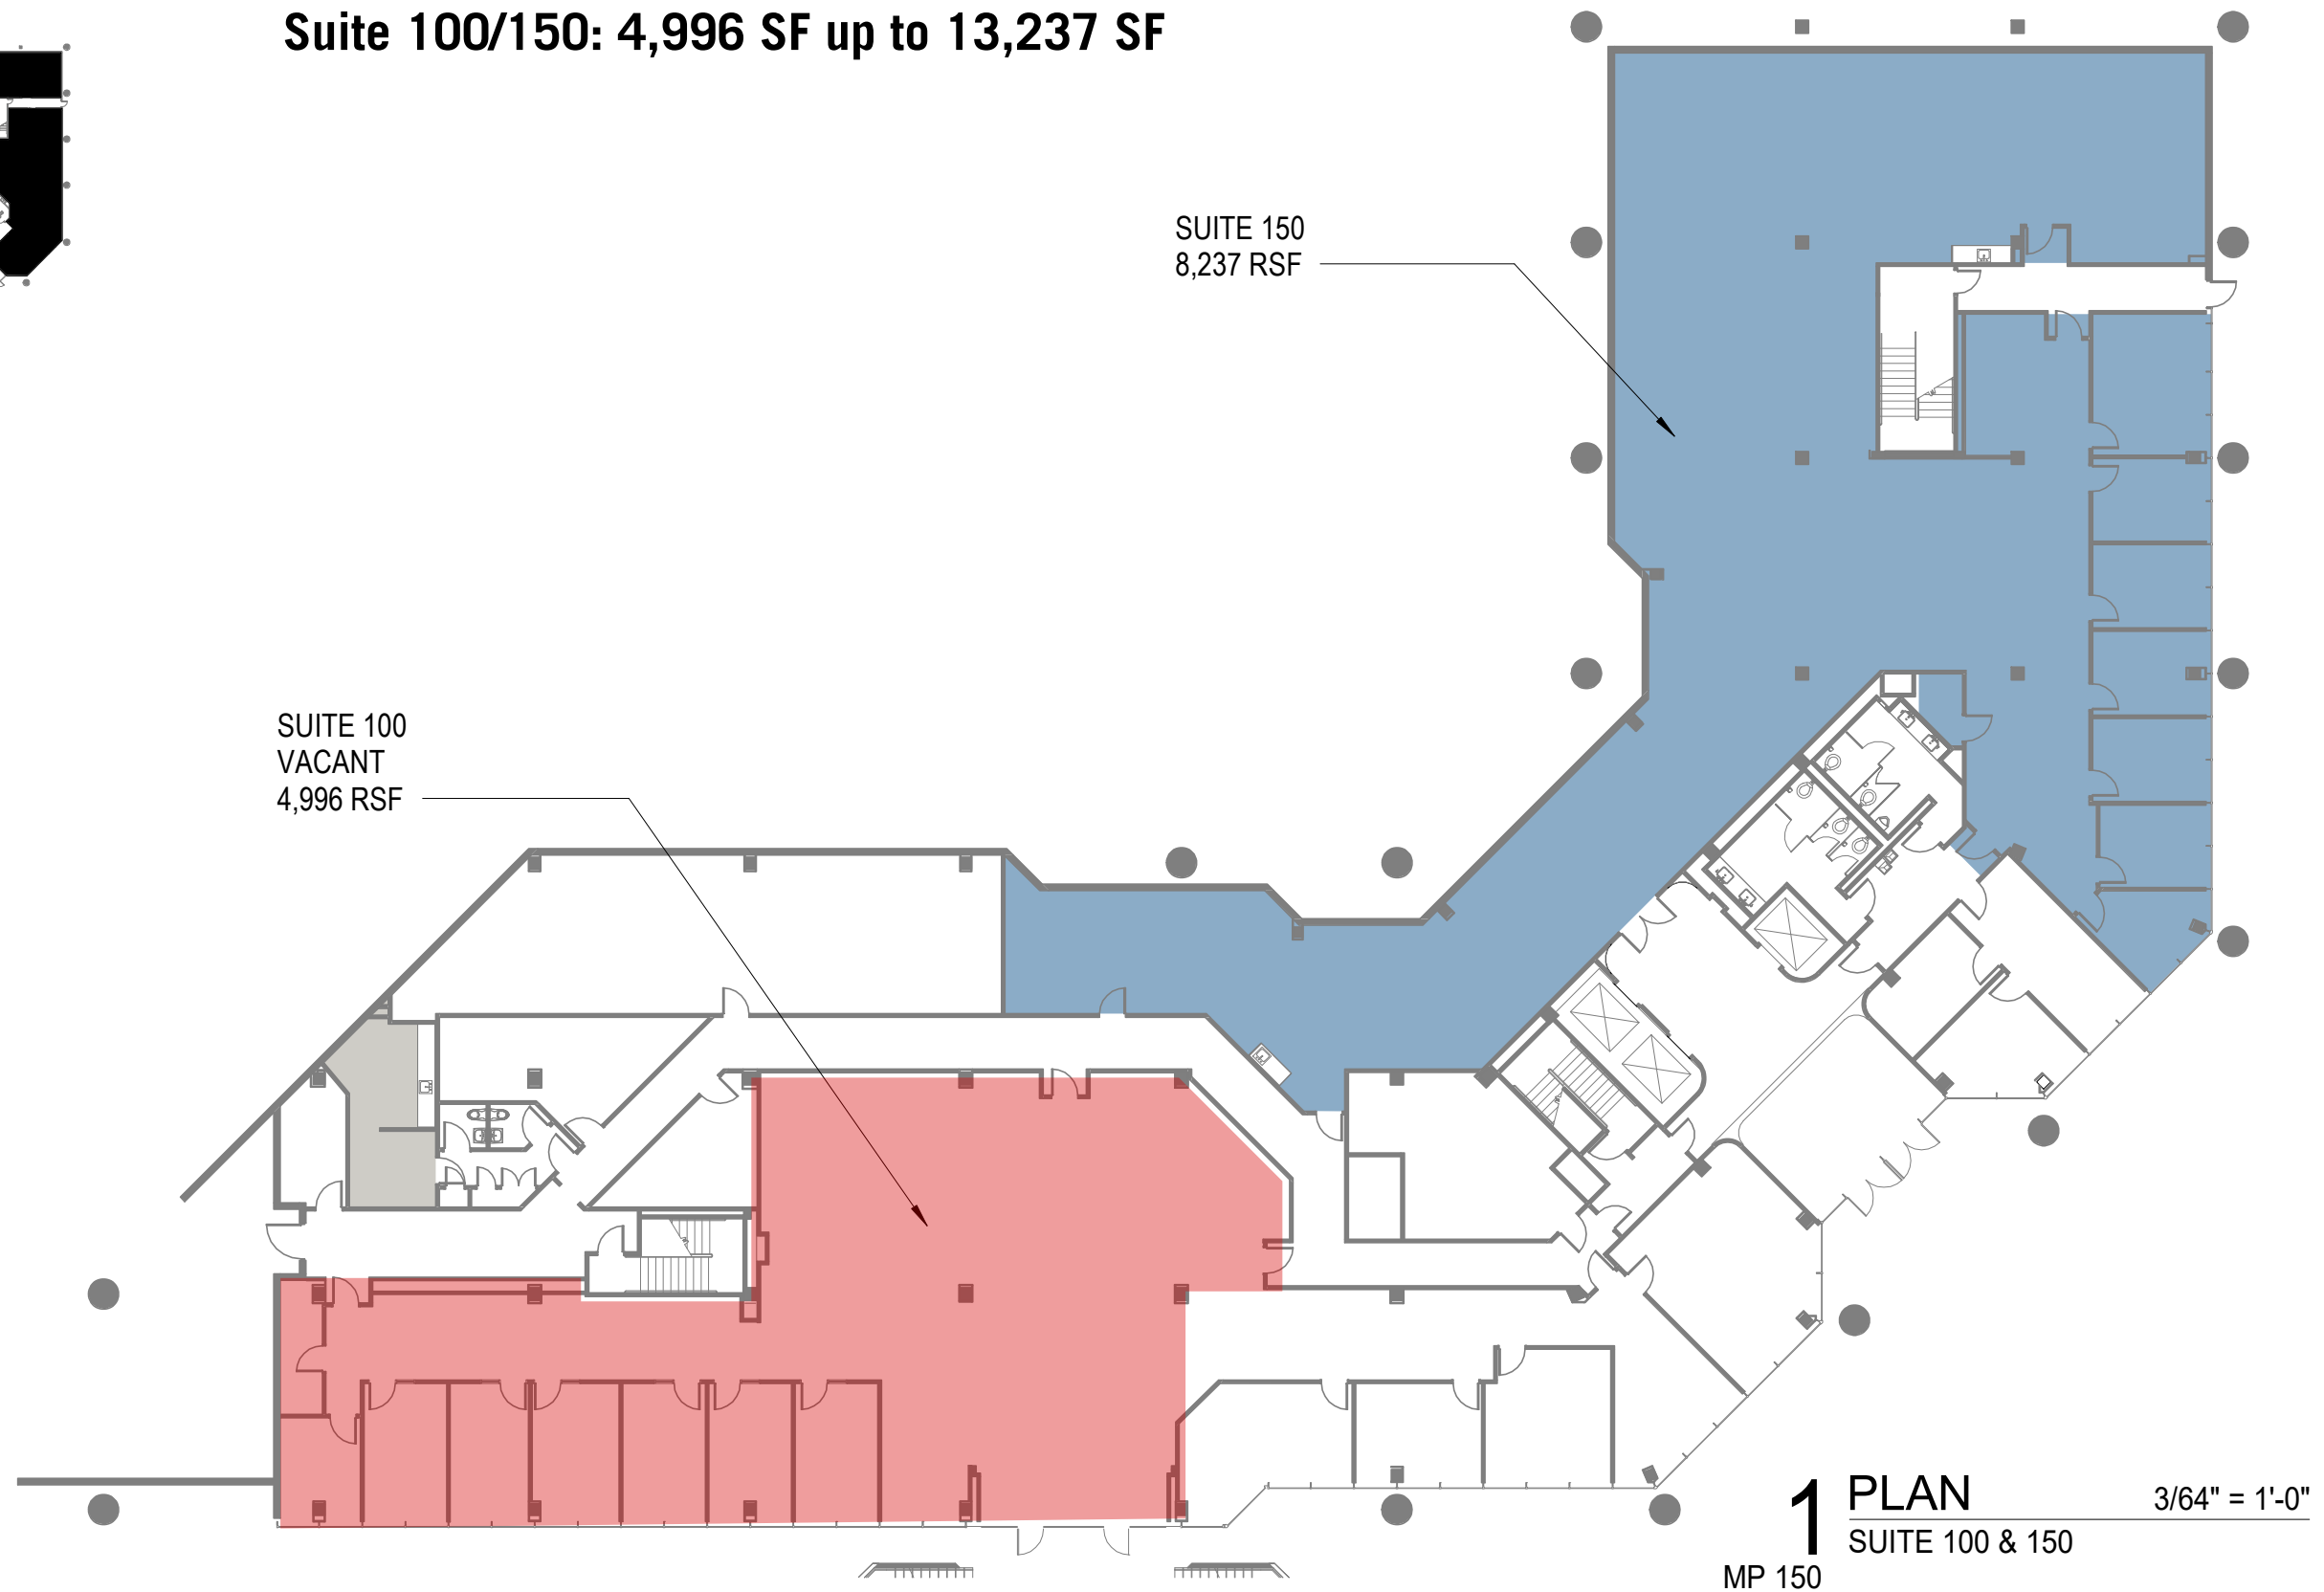

Suite 100/150: 4,996 SF up to 13,237 SF

Suite 385: 9,916 SF up to 15,251 SF

■ = Adjacent 4,178 SF Suite can be combined with it

■ = The common corridor can be removed if you take the entire Suite

Suite 405/410: 2,529 up to 9,057 SF