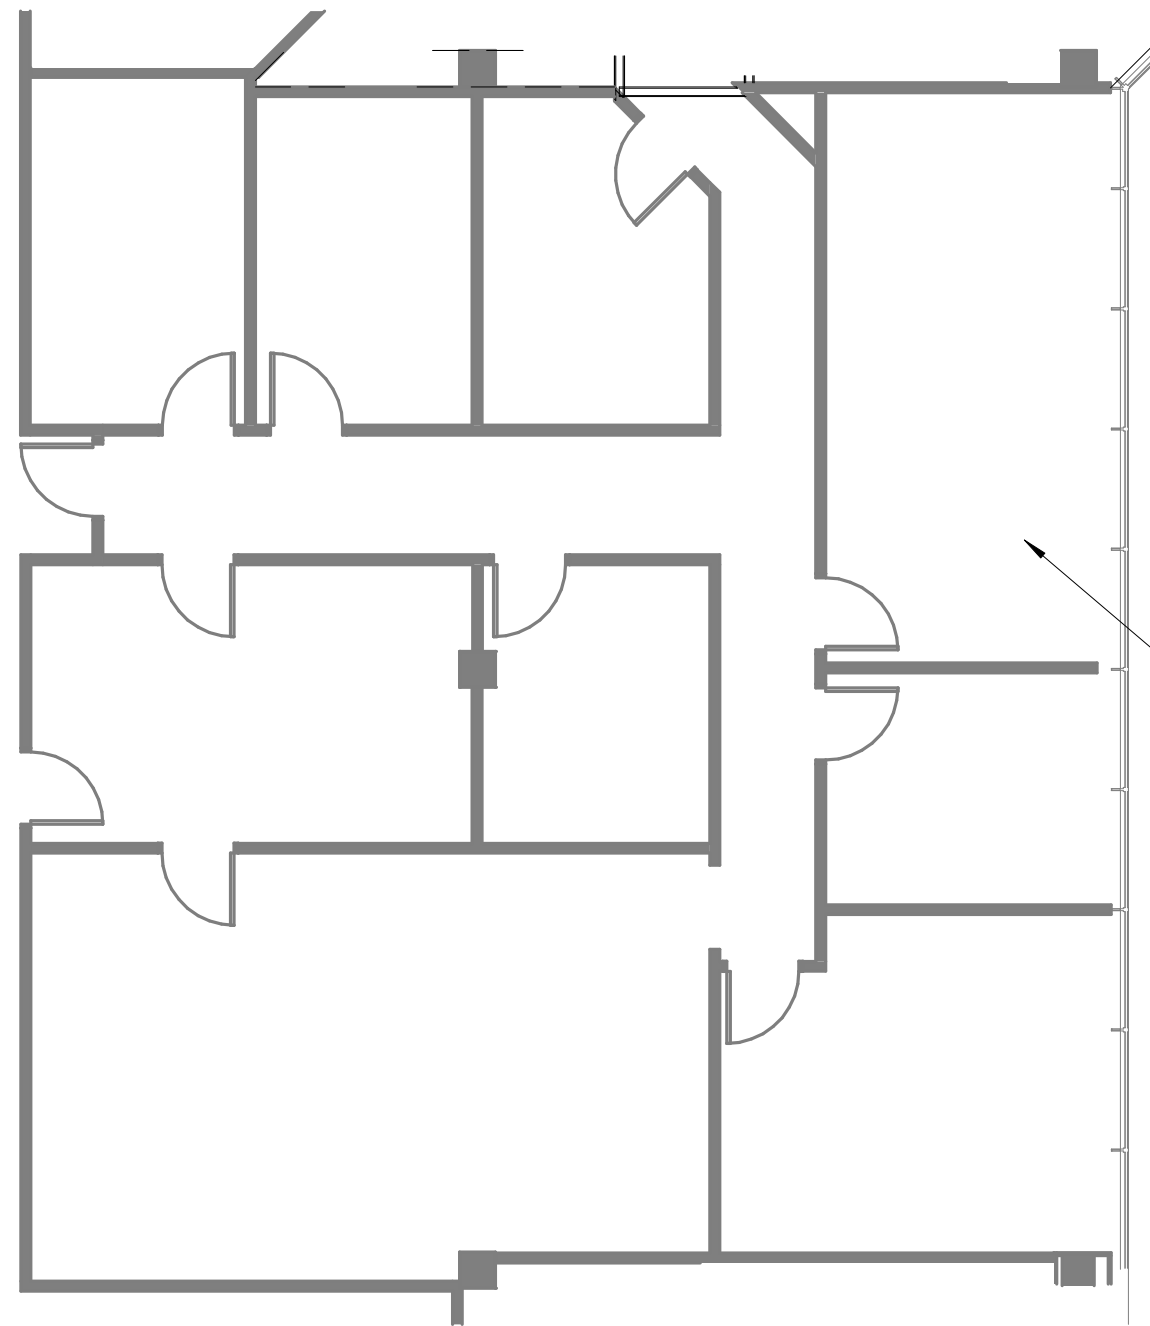

Suite 535: 2,524 SF

SUITE 535
2,524 RSF