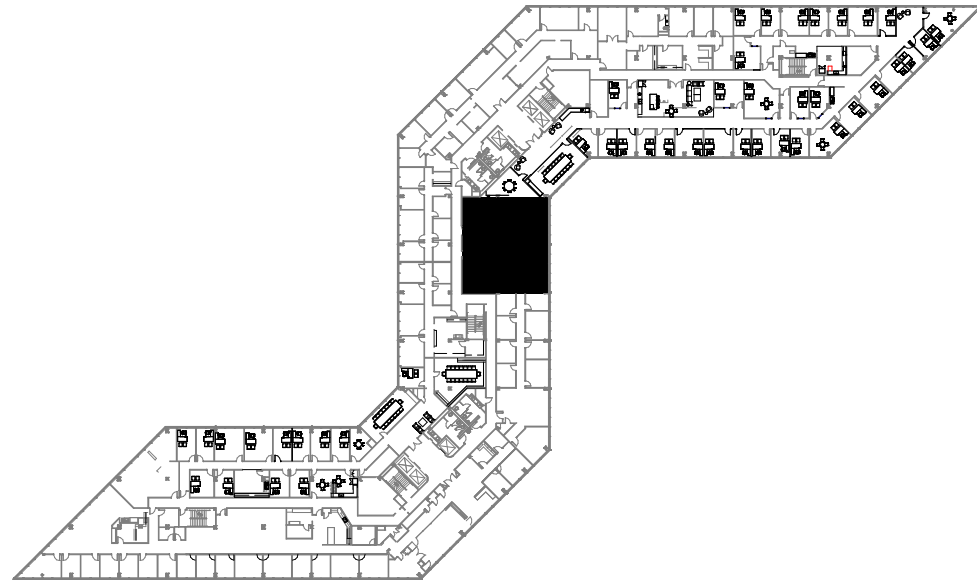

Suite 535: 2,524 SF

SUITE 535
2,524 RSF