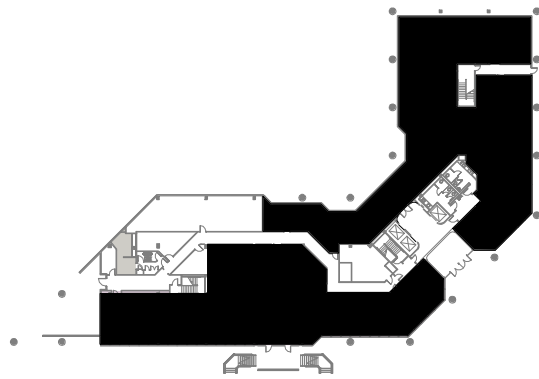

Suite 100/150: 4,996 SF up to 13,237 SF

Suite 405: 2,529

SUITE 410  
2,529 RSF

**1** PLAN  
LEVEL 4 - 410  
MP 410 1/8" = 1'-0"

Suite 445: 5,218 SF

SUITE 445  
VACANT  
5,218 RSF

**1** PLAN  
LEVEL 4 - 445  
MP-445

1/16" = 1'-0"

# Suite 530: 3,882 SF