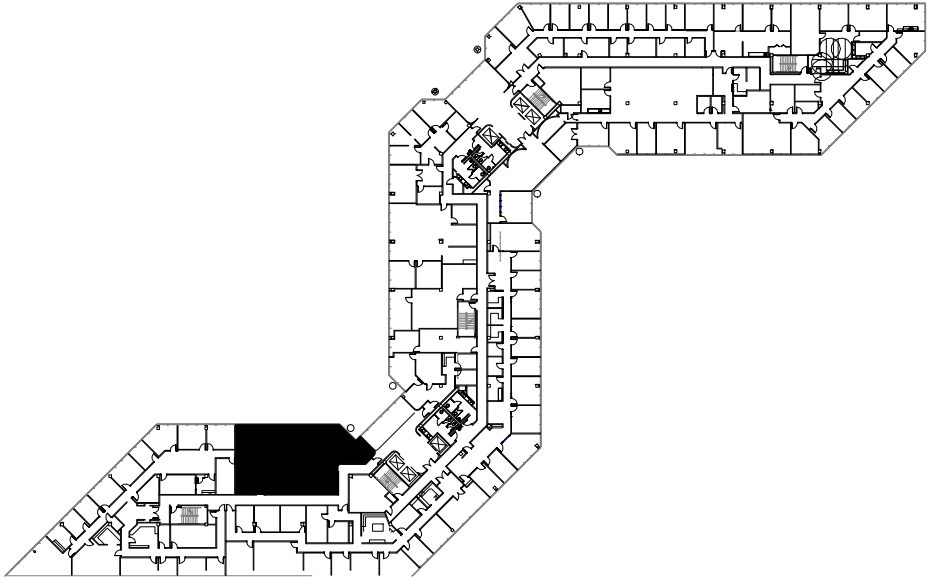

Suite 100/150: 4,996 SF up to 13,237 SF

Suite 405: 2,529

SUITE 410  
2,529 RSF

**1** PLAN  
LEVEL 4 - 410  
MP 410 1/8" = 1'-0"

Suite 445: 5,218 SF

SUITE 445  
VACANT  
5,218 RSF

**1** PLAN  
LEVEL 4 - 445  
MP-445

1/16" = 1'-0"

# Suite 530: 3,882 SF