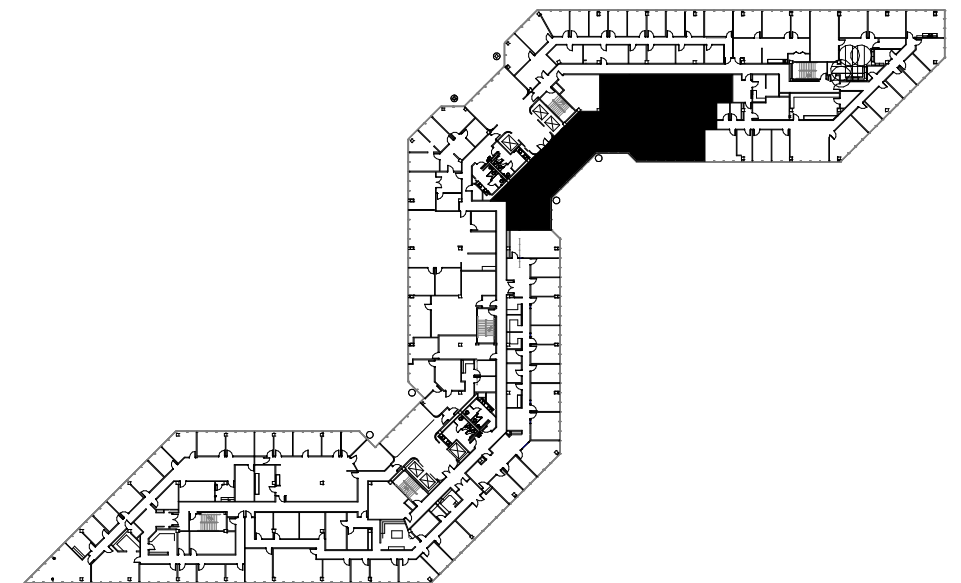

Suite 100/150: 4,996 SF up to 13,237 SF

Suite 405: 2,529

SUITE 410  
2,529 RSF

**1** PLAN  
LEVEL 4 - 410  
MP 410 1/8" = 1'-0"

Suite 445: 5,218 SF

SUITE 445  
VACANT  
5,218 RSF

**1** PLAN  
LEVEL 4 - 445  
MP-445

1/16" = 1'-0"

# Suite 530: 3,882 SF